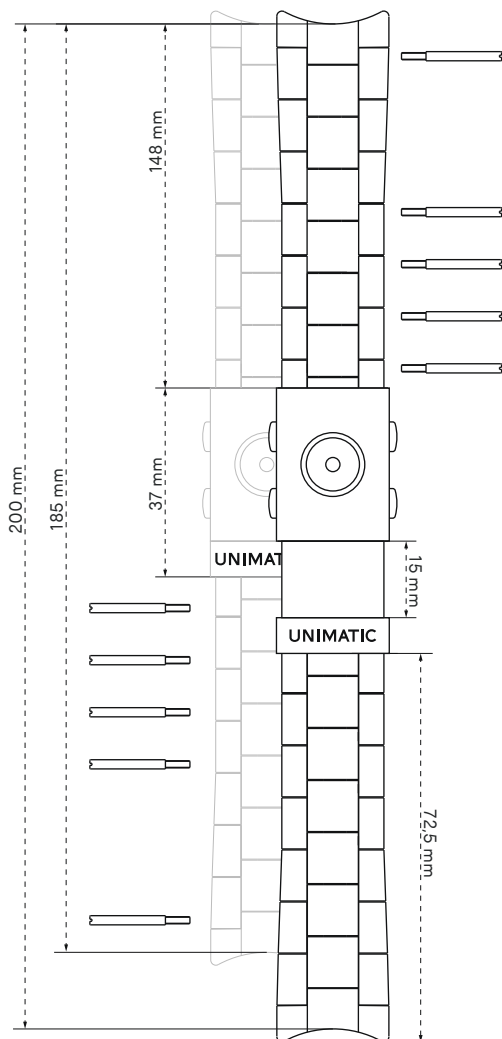

SS BRACELET FOR MODELLO UNO, QUATTRO & MODELLO DUE U2-F

Ref. UBK U

UNIMATIC
UNIQUE EDITION WATCHES

TYPE	Solid end-links stainless steel bracelet
WIDTH	22mm tapering to 20mm
LENGTH	185mm
SIZE ON U1	min. 145mm - max. 230mm
SIZE ON U2	min. 140mm - max. 225mm
SIZE ON U4	min. 145mm - max. 230mm
CLASP	Folding clasp with double button release with diving extension
EXTENSION	Micro-adjustable to 15mm, with 2,5mm increments
WEIGHT	116gr
LINKS	4mm solid links, 1,8mm screws
SET	Includes end-links to fit on Modello Due referencestarting from U2-F, comes with a travel pouch that can hold up to two watches, together with a portable spring-bar tool